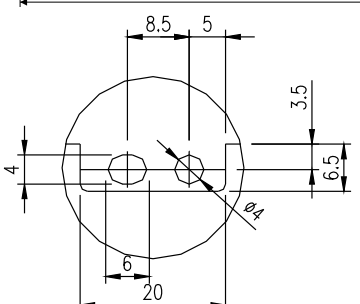

Detail „A”
Scale 2:1

Detail "B"
Scale 2:1

Detail "C"
Scale 2:1

7" In-Wall Mount TFT Outline Dimension	
Units: mm	Date: 10.09.2016