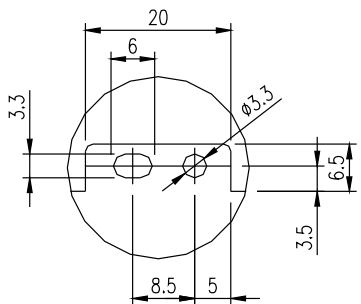

Detail „A”
Scale 2:1

Detail "B"
Scale 2:1

Detail "C"
Scale 2:1

7" In-Wall Mount TFT Outline Dimension	
Units: mm	Date: 10.09.2016